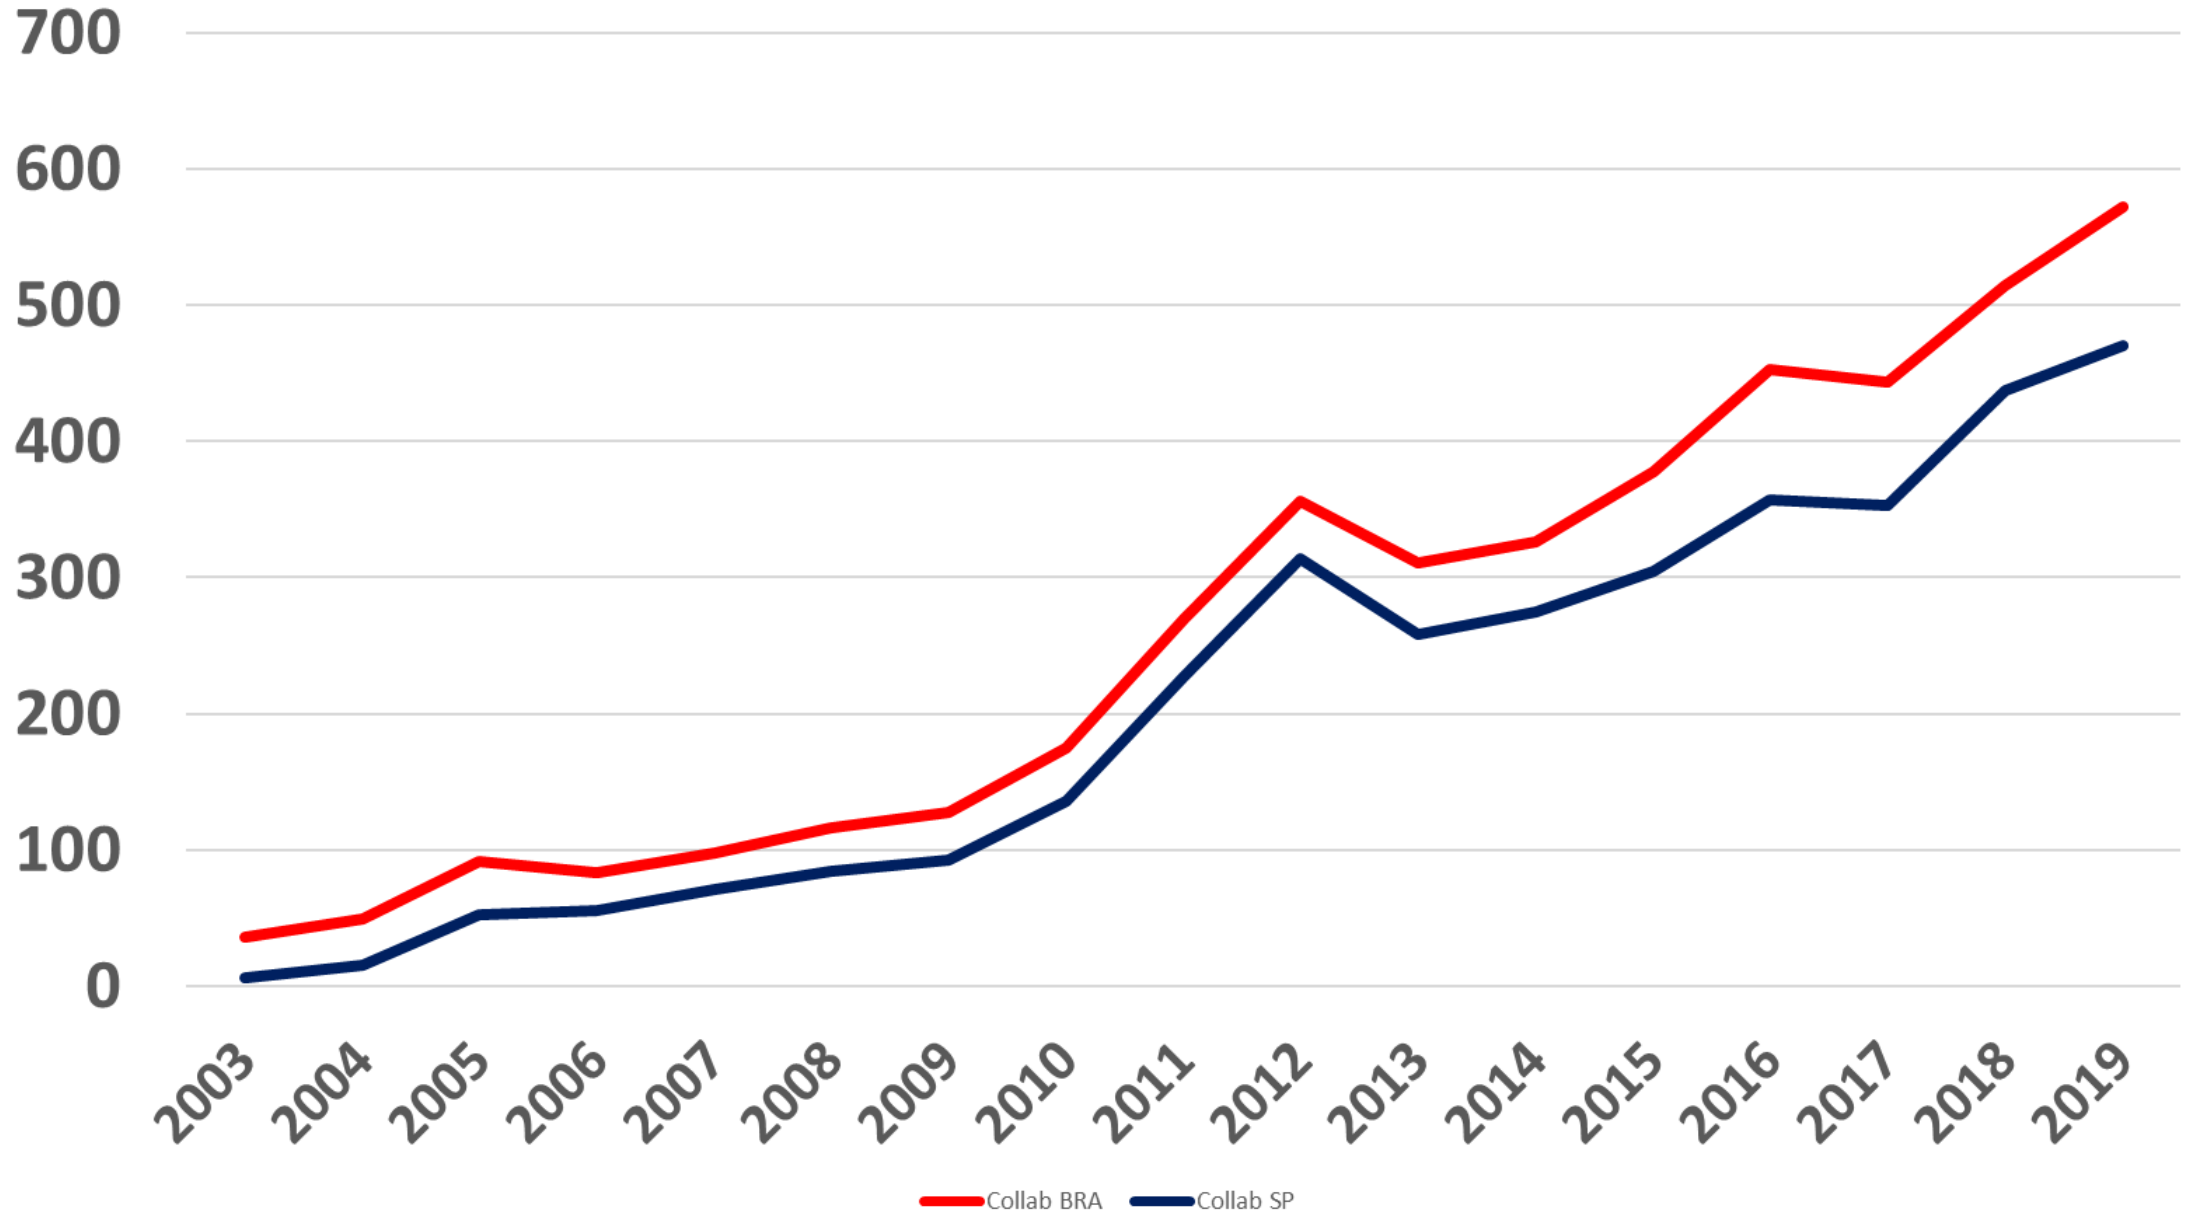

## Scientific Publications: UIS & Brazil or Sao Paulo

Category Normalized Citation Impact of Publications: UIS & Brazil or Sao Paulo

Source: InCites/Clarivate

Note: document type Article , Review and Proceedings Paper

Reference = World's average of citations/publication made equal to 1.00