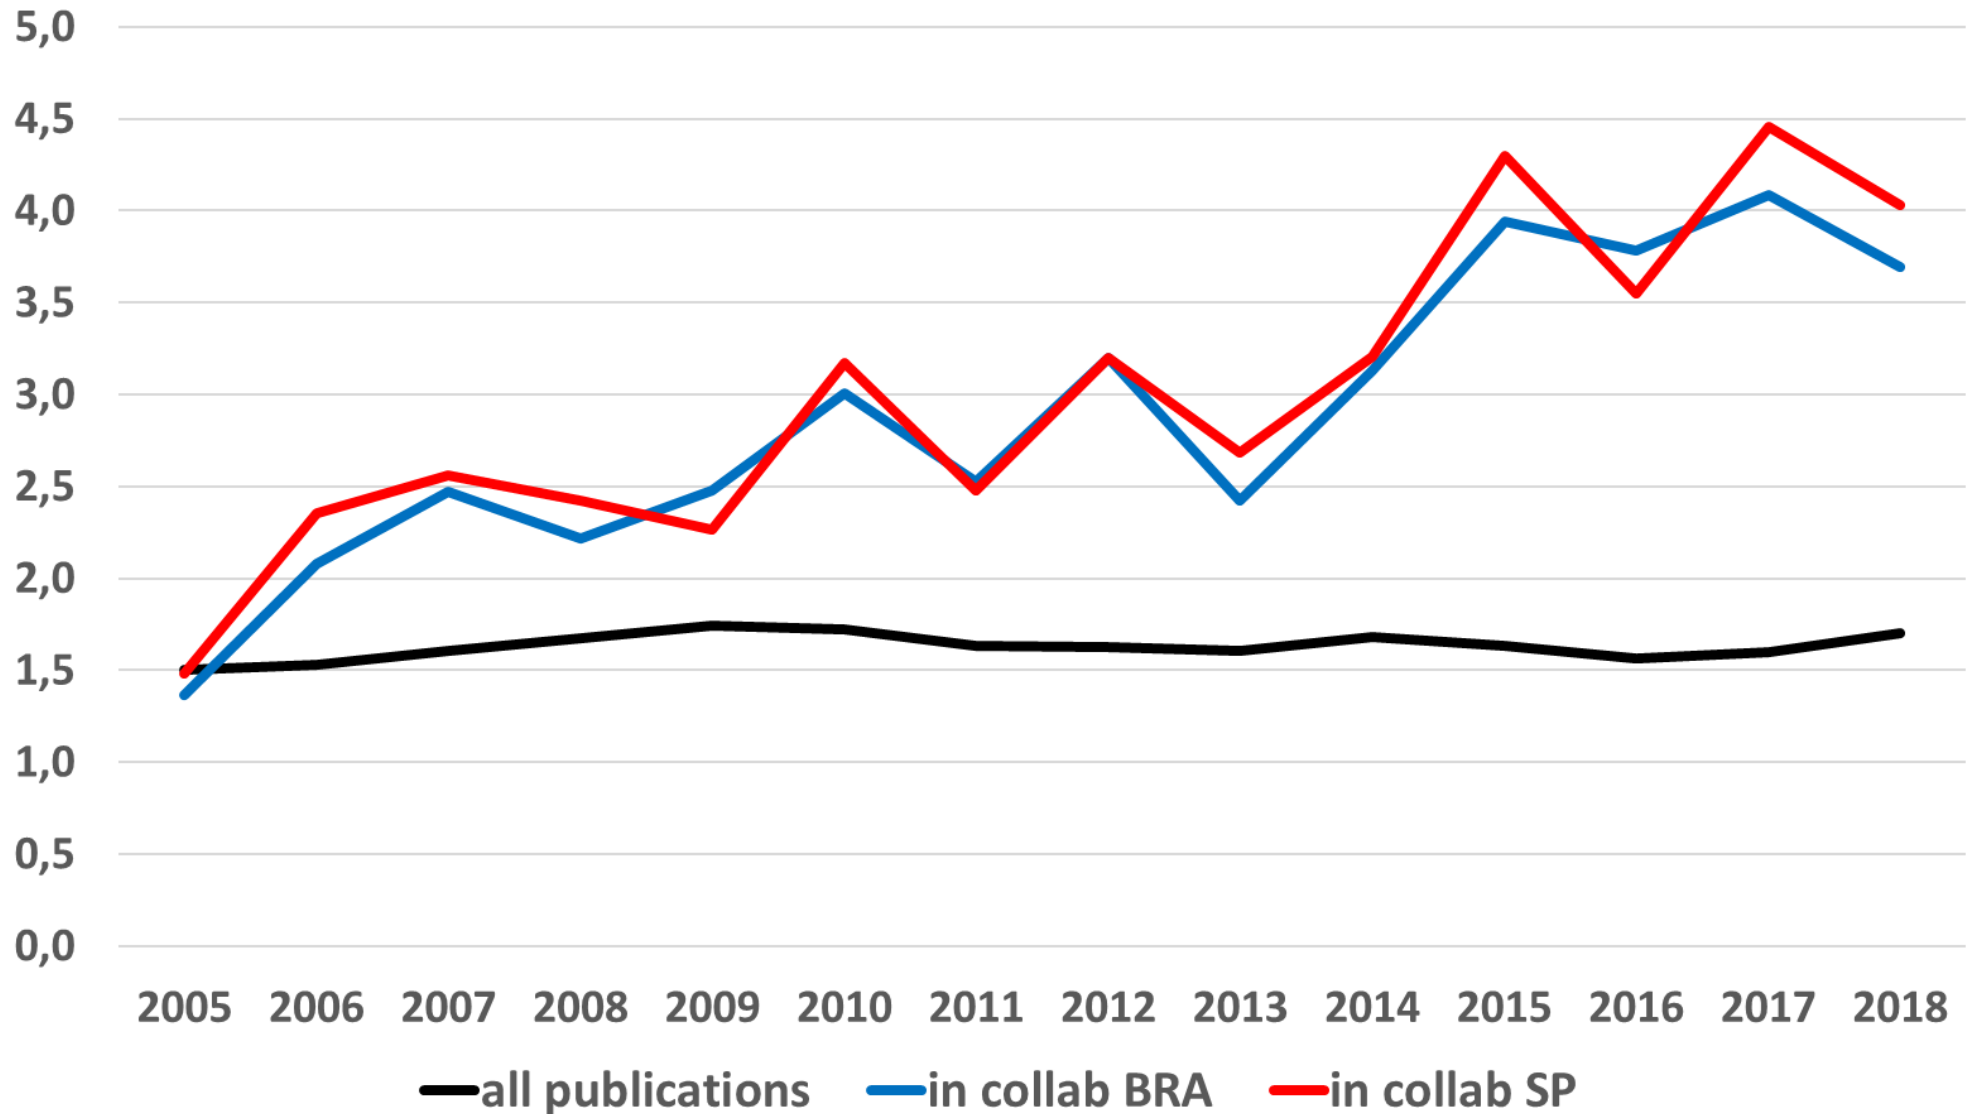

## Scientific Publications: UIS & Brazil or Sao Paulo

Category Normalized Citation Impact of Publications: UIS & Brazil or Sao Paulo

Source: InCites/Clarivate

Note: document type Article , Review and Proceedings Paper

Reference = World's average of citations/publication made equal to 1.00